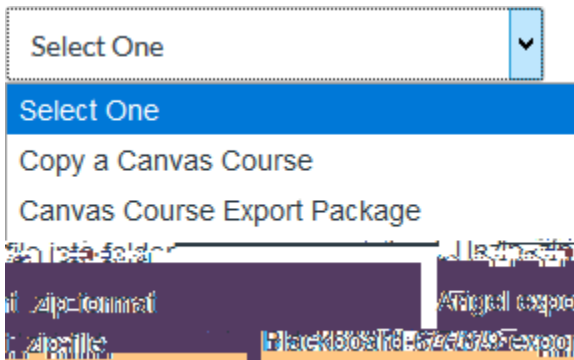

Copy a Canvas

Course