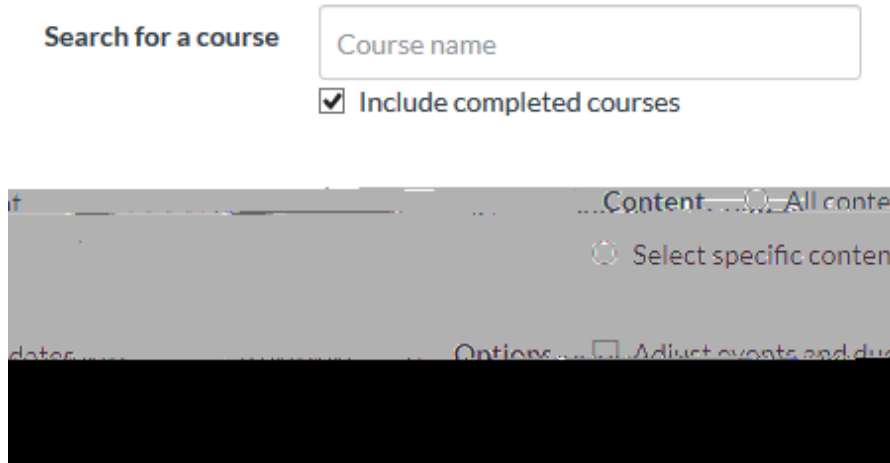

Import Content